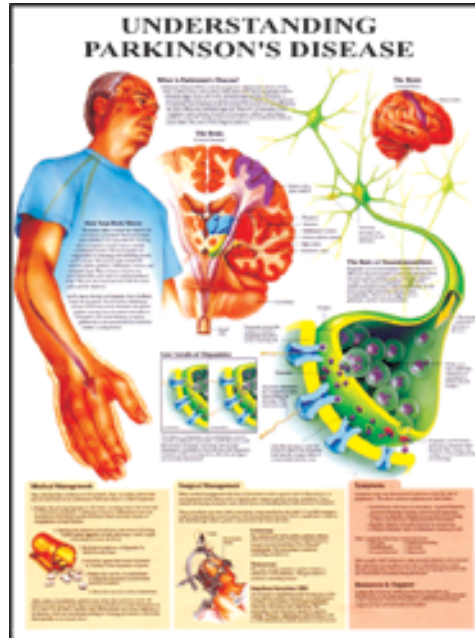

Product Name :
Human Diseases & Disorders Digital Charts**Product Code :**
ALTECEDULABC1097**Description :****Human Diseases & Disorders Digital Charts****Size: 16"X22" Or 11"X16" Laminated Mounted On Board**

1. Understanding Parkinson's disease
2. Digestion of Fat
3. Action of Insulin
4. Blood Brain Barrier
5. Understanding Type 1 Diabetes
6. How Poisons Affect the Body

Equipments Exporters

Website: www.equipmentsexporters.com, **Email:** sales@equipmentsexporters.com