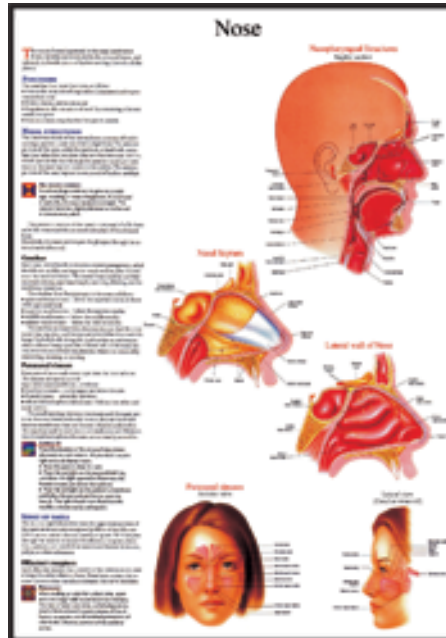

**Product Name :**

Anatomy Charts

**Product Code :**

ALTECEDULABC1090

**Description :****Anatomy Charts****Different Charts Showing the Different Parts of Human Body, Laminated On Styrene Plastic Sheet**

1. Nose
2. Head and Neck Blood Supply
3. Ear
4. Rectum and Anal Canal
5. Female Pelvic Structures
6. Pelvic Vessels