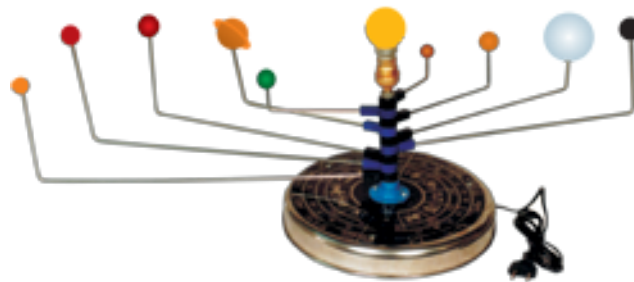

Product Name :
Solar System Model**Product Code :**
ALTECEDULABC1077**Description :****Solar System Model**

Three dimensional model. Students can see the planets in their relative sizes and colours. Planet may be set by month to show their relative positions. Sturdy base supports 15 cms. dia. Sun with the outer planet 18 inch from the Sun. Illustrated study guide includes planet position tables