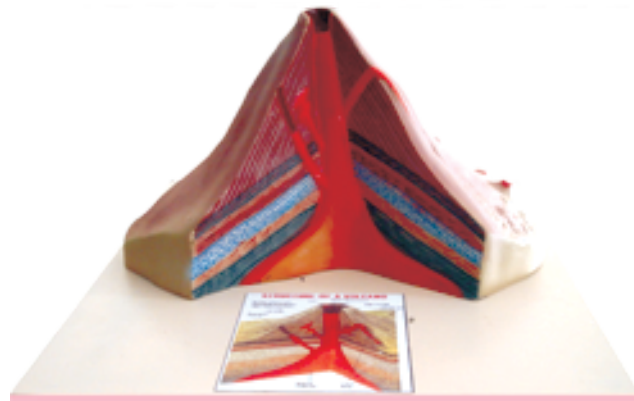

**Product Name :**

Volcano Model

**Product Code :**

ALTECEDULABC1076

**Description :****Volcano Model**

Section showing flow of magma. Made of unbreakable material, coloured. Showing vertical section for students to view the path that magma takes on its upward course the volcano. Mounted on base and numbered with English Key Card.