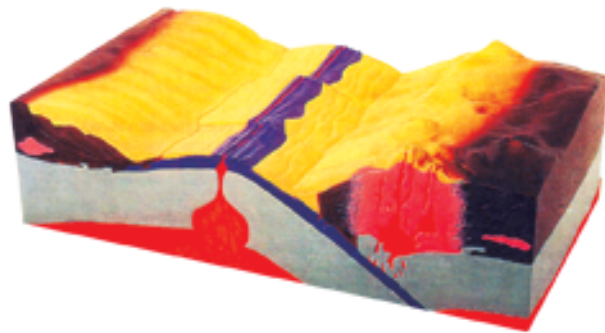

Product Name :

Horizontal Strata

Product Code :

ALTECEDULABC1073

**Description :****Horizontal Strata**

Shows realistic illustration of lateral stream erosion and weathering.
Underlying layers are shown in cross section with numbered key card.