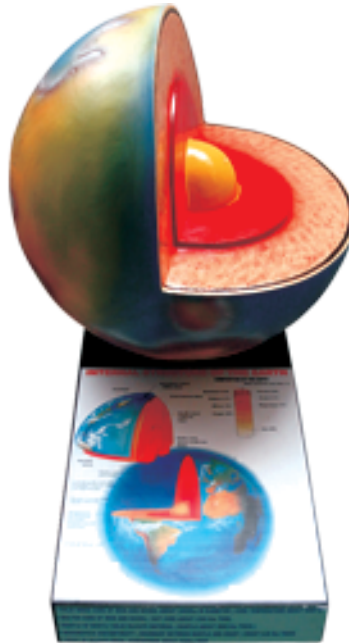

Product Name :
Globe Model of Earth**Product Code :**
ALTECEDULABC1072**Description :****Globe Model of Earth**

Showing the layers inside the Earth with 2 detachable parts showing the interiors of Earth. Different colours for different layers. When upper crust is removed, inner core with layers can be seen. When layers one by one are removed you can find the periphery of each layer.