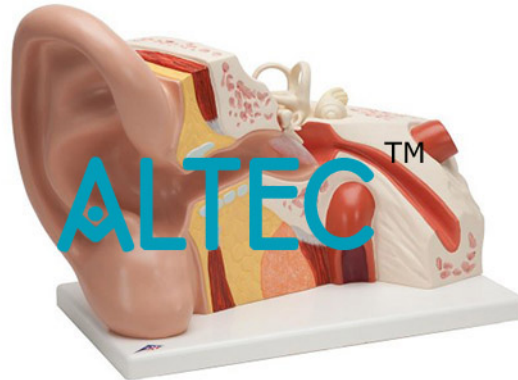

Product Name :
Giant Ear 5 Times**Product Code :**
ALTECEDULABC0966**Description :****Giant Ear 5 Times**

Representation of outer middle and inner ear. Removable auditory ossicles and labyrinth with cochlea and vestibulo cochlear nerve. On base. Numbered with English Key Card.