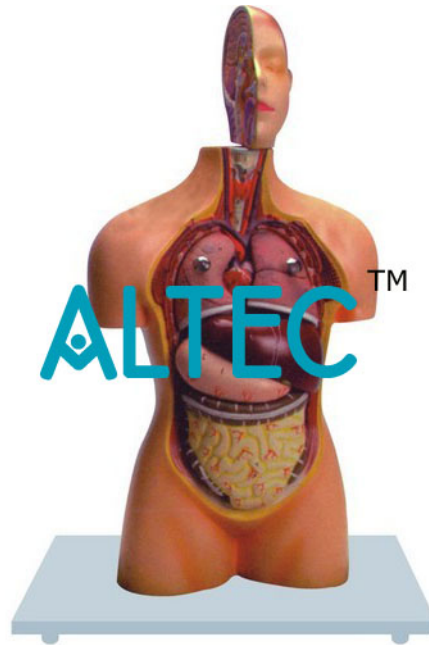

Product Name :
Torso Half Size with Head**Product Code :**
ALTECEDULABC0947**Description :****Torso Half Size with Head**

Youth model, approx 49 cm. in height, dissectable into 6 Parts. The brain fixed in skull, seen after removing the skullcap, lungs, liver, stomach and intestine and removable to show the internal structure. On base. Numbered with English Key Card.