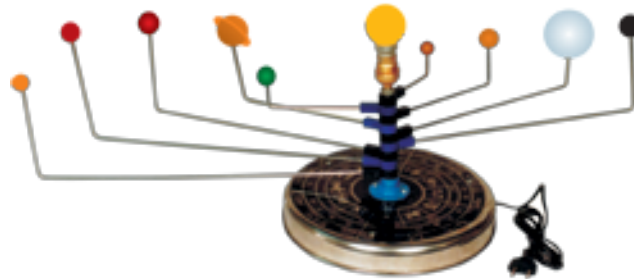

Product Name :
Solar System Model**Product Code :**
ALTECEDULABA0373**Description :****Solar System Model**

To demonstrate the overall shape of the solar system, the main movement of the planets and moon and the shape and direction of their orbits. This small apparatus has the planets from Mercury to Saturn on revolving arms and the moon free to rotate around the earth. The larger planets are bigger than the smaller ones but this model is not to scale. Made of rigid plastic with diagram