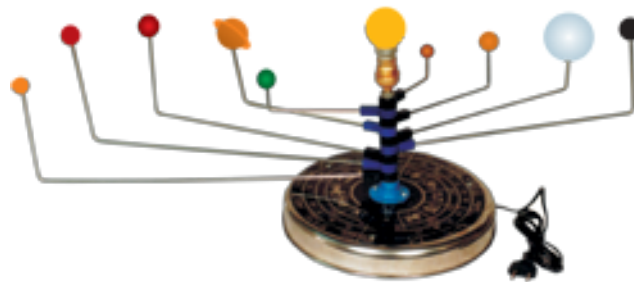

Product Name :
Solar System Model

Product Code :
ALTECEDULABA0367

Description :

Solar System Model

To demonstrate the overall shape of the solar system, the main movement of the planets and moon and the shape and direction of their orbits. This small apparatus has the planets from Mercury to Saturn on revolving arms and the moon free to rotate around the earth. The larger planets are bigger than the smaller ones but this model is not to scale. Made of rigid plastic with diagram