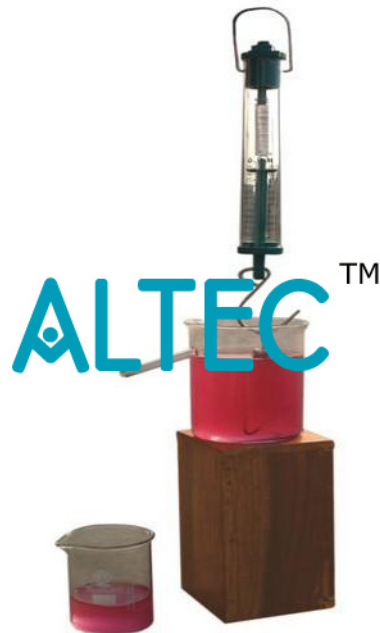

**Product Name :**  
Archimedes Principle Kit**Product Code :**  
ALTECEDULABA0171**Description :****Archimedes Principle Kit**

To explain and calculate Archimedes principle. A complete self contained kit for exploring the concepts related to Archimedes principle, both qualitatively and quantitatively. Consists of a metal regular shaped solid, irregular shaped solid, beaker to collect displacement liquid, beaker. Newton meter, displacement vessel.