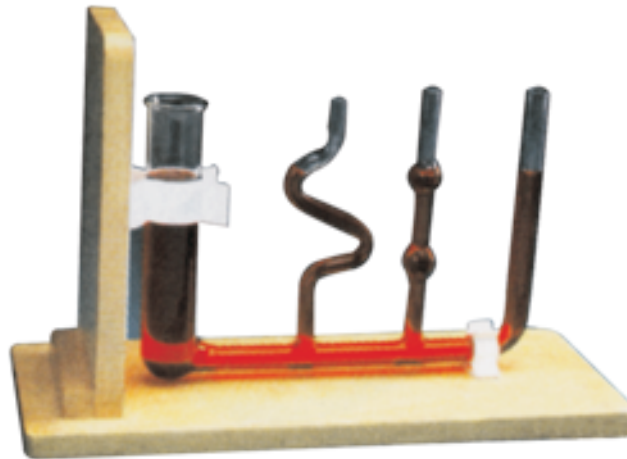

Product Name :
Liquid Level Apparatus**Product Code :**
ALTECEDULABA0133**Description :****Liquid Level Apparatus**

To show that the level of liquid in communicating vessels is constant irrespective of the size or shape of the vessels. The apparatus comprises four glass tubes of different shapes and cross sectional area projecting vertically from a common horizontal tube. The tubes are mounted on a polished wooden base