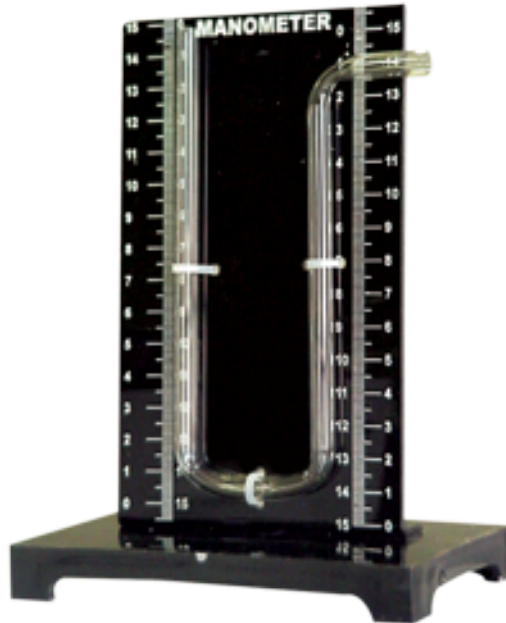

Product Name :

Manometer

Product Code :

ALTECEDULABA0130

**Description :****Manometer**

For use at moderate pressures, fabricated from glass tubing 6mm bore, 8mm outside diameter. Glass manometer with built-in stopcock mounted on back plate. The apparatus is open at both ends and is supplied unfilled, 250mm long, 32mm wide (75mm wide including the side arm)