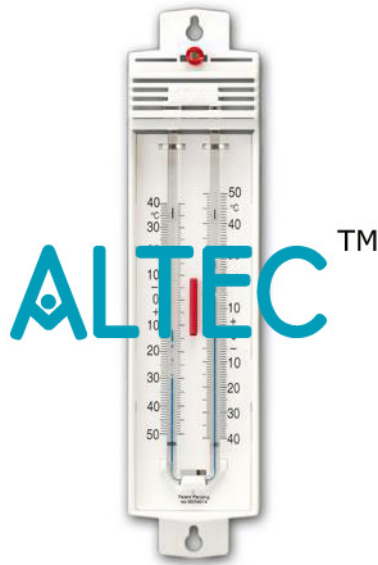

Product Name :
Thermometers (Maximum/Minimum)

Product Code :
ALTECEDULABA0117

Description :

Thermometers (Maximum/Minimum)

Six's pattern, double scale. Range -20° to 120° F x 2° F, spirit or mercury filled. Mounted on wooden polished base with magnet.

Clinical Thermometer : Screen printed stem, enameled back. Range 94° F to 108° F or 35° C to 43° C in plastic case