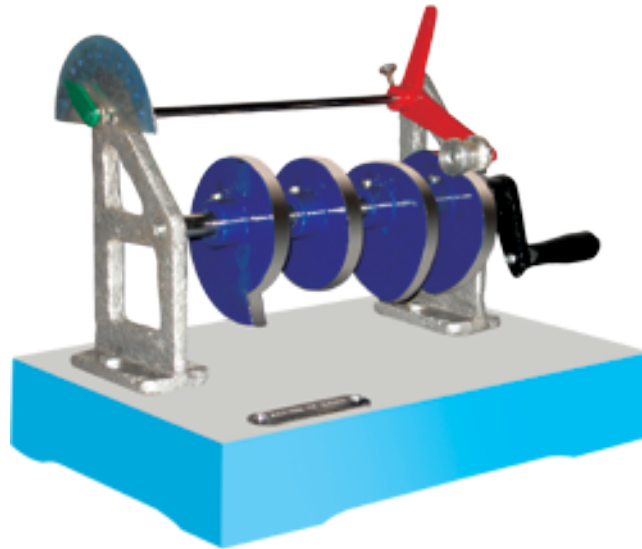

Product Name :
Action of Cams

Product Code :
ALTECEDULABA0101

Description :

Action of Cams

For the construction of a unit to demonstrate cam action and the effect of different cam profiles cut from card