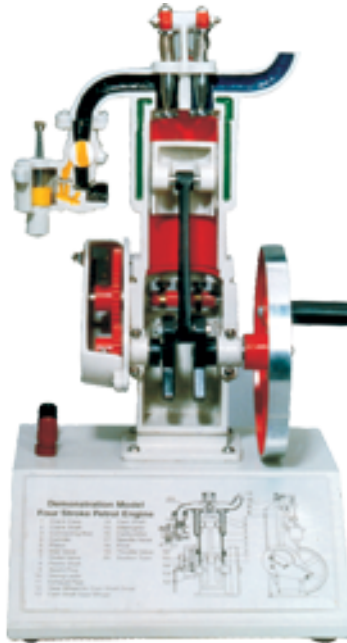

**Product Name :**  
Four Stroke Petrol Engine Model**Product Code :**  
ALTECEDULABA0093**Description :****Four Stroke Petrol Engine Model**

Represents internal structure and operating principles of an air cooled two-stroke engine. All parts in aluminium alloy. Ignition is shown by means of a miniature bulb. Carburetter and fuel supply also sectioned. Mounted on base, with printed diagram showing working. Two-Stroke Petrol Engine Four-Stroke Petrol Engine are also available