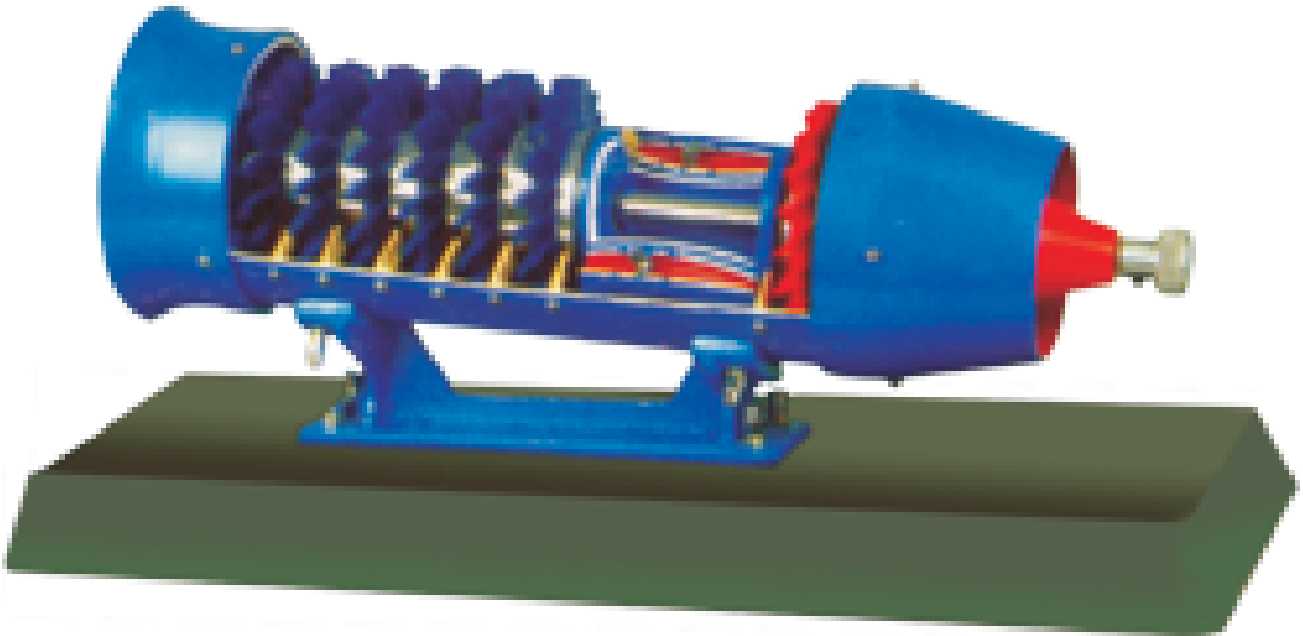

**Product Name :**  
Gas Turbine Turbojet Engine**Product Code :**  
ALTECEDULABA0089**Description :****Gas Turbine/Turbojet Engine**

The cut section is constructed model is of light and strong metal showing air intake, axial flow, double stage compressor, fuel supply, combustion chamber, turbine rotor, jet thrust, exhaust etc. Complete on base