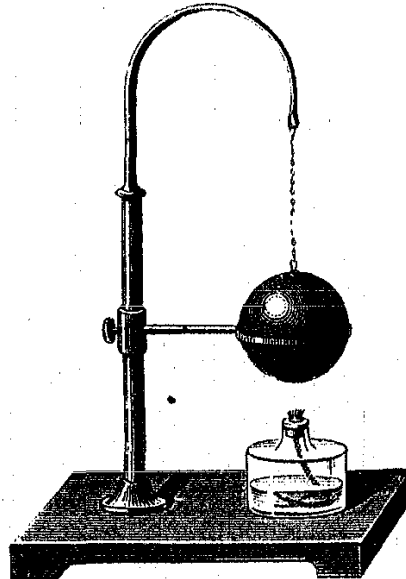

**Product Name :**  
Ring And Ball Gravesand On Stand**Product Code :**  
ALABS-A85-684**Description :****Ring And Ball Gravesand On Stand**

Ring And Ball, Gravesand's, On Stand: Mounted on stand, with ball suspended from adjustable rod but both ball and ring mounted on retort stand through a vertically adjustable collar, with ball suspended above the ring through a chain Ball diameter 25mm