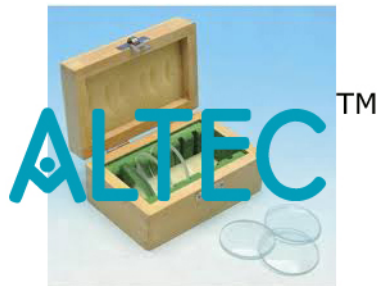

Product Name :
Lens Set Of Six In Wooden Box**Product Code :**
ALABS-A85-646**Description :****Lens Set Of Six In Wooden Box**

Set of 6 unmounted spherical lenses to explore the properties of different lenses, how they interact and affect light, concepts of reflection and refraction and combination of lenses. Made of optically worked plate glass with polished faces and ground edges. Includes one each of the following typical shapes – double convex, plano-convex, converging concave-convex (convexo-concave), diverging concave-convex (concavo-convex), double concave and plano-concave. Supplied in a velvet-lined box.