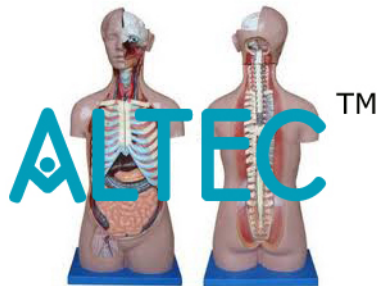

Product Name :
Torso Open Back Sexless 17 Part**Product Code :**
ALABS-A194-002**Description :****Torso Open Back Sexless 17 Part**

17 Removable Parts with Open Back , Mounted on a base

Half of the brain, divided along the longitudinal fissure to show internal structures and blood vessels

Eye with optic nerve and extraocular muscles

Right and left lungs showing the bronchial tree and vasculature

Descending thoracic aorta and esophagus

2-part heart showing the atria, ventricles, cardiac valves and section through the ventricular heart wall

Half of one kidney, sectioned along the frontal plane to show the internal structure and vessels

Kidney, urethra and urinary bladder with prostate (removable in 2 parts)

Stomach, showing muscular and vascular structures