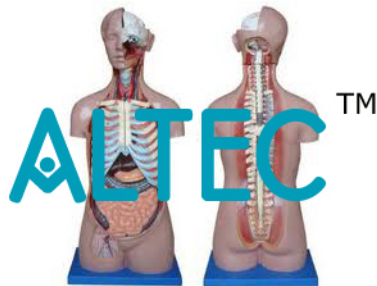

Product Name :
Torso Open Back Sexless 17 Part**Product Code :**
ALABS-A144-145**Description :****Torso Open Back Sexless 17 Part**

17 Removable Parts with Open Back , Mounted on a base

Half of the brain, divided along the longitudinal fissure to show internal structures and blood vessels

Eye with optic nerve and extraocular muscles

Right and left lungs showing the bronchial tree and vasculature

Descending thoracic aorta and esophagus

2-part heart showing the atria, ventricles, cardiac valves and section through the ventricular heart wall

Half of one kidney, sectioned along the frontal plane to show the internal structure and vessels

Kidney, urethra and urinary bladder with prostate (removable in 2 parts)

Stomach, showing muscular and vascular structures