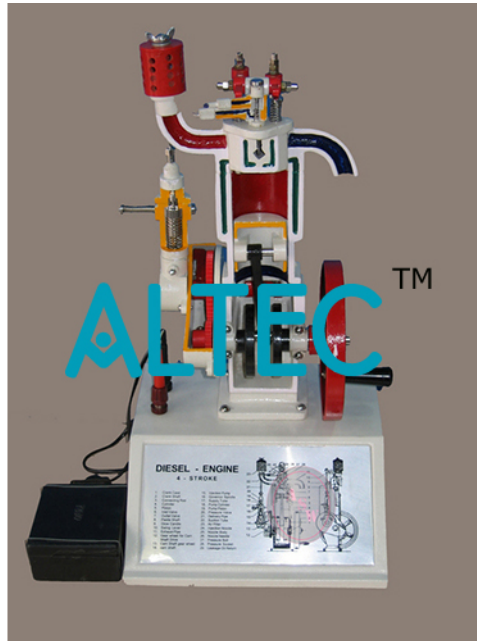

**Product Name :**  
4-Stroke Diesel Engine

**Product Code :**  
ALABS-A47-087

**Description :**

**4-Stroke Diesel Engine**

A model of four stroke water – cooled diesel engine ..

This is of the chain-driven overhead camshaft type and all functional components like camshaft, rock – arms, tappets etc. are clearly demonstrated. The functioning of fuel injection system is also represented. Ignition is shown by means of a miniature bulb.