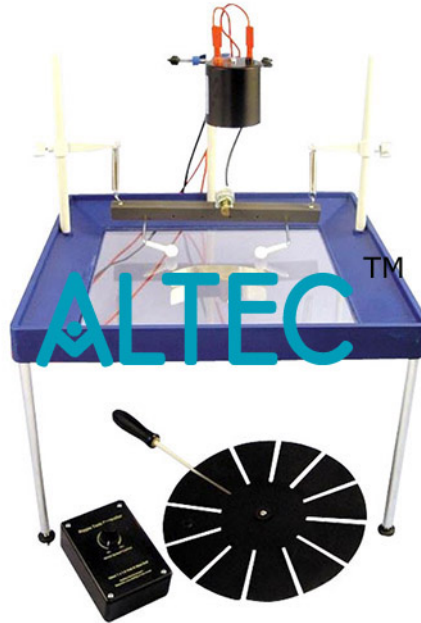

Product Name :
Ripple Tank Accessories

Product Code :
ALABS-A85-236

Description :

Ripple Tank Accessories

Dropper, Rubber tubes, Hoffman clip, wooden rod, Sponge, Trapezoidal shaped disc, Elliptical Reflector