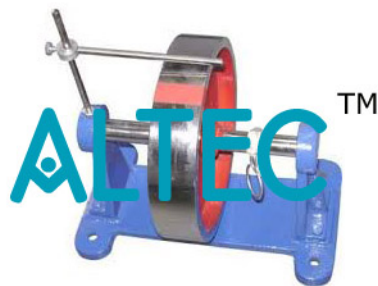

Product Name :

Fly Wheel

Product Code :

ALABS-A156-164

**Description :****Fly Wheel**

Cast iron, approx. 200 mm diam. 35 mm thick at rim, mounted on balanced horizontal shaft in metal bracket drilled for wall mounting. Complete with index rod & thread with hook.