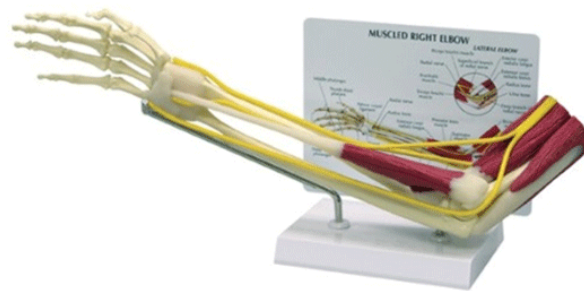

Product Name :
Elbow With Muscles Models

Product Code :
ALABS-A144-002

Description :

Elbow With Muscles Models

Full size right Elbow (humerus to hand) includes : Biceps Brachii, Brachialis, Pronator Teres, Supinator Muscles, Distal, Middle & Proximal Phalanges, Humerus, metacarpal, Thumb Distal Phalanx, Radius and Ulna Bones, Extensor Capri Radialis Berevis, Extensor Capri Radialis Longus, Flexor Capri Radialis, Flexor Retinaculum and Palmar Carpal Ligaments, Radial, Median and Ulnar Nerves. Mounted on base.