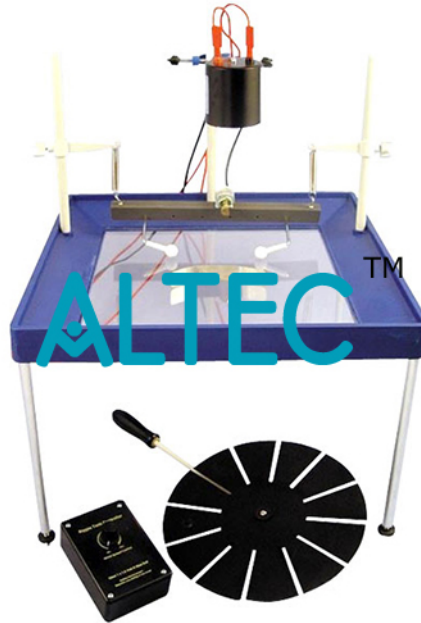

**Product Name :**  
Ripple Tank Accessories

**Product Code :**  
ALABS-A133-008

**Description :**

**Ripple Tank Accessories**

Specification: Dropper, Rubber tubes, Hoffman clip, wooden rod, Sponge, Trapezoidal shaped disc, Elliptical Reflector