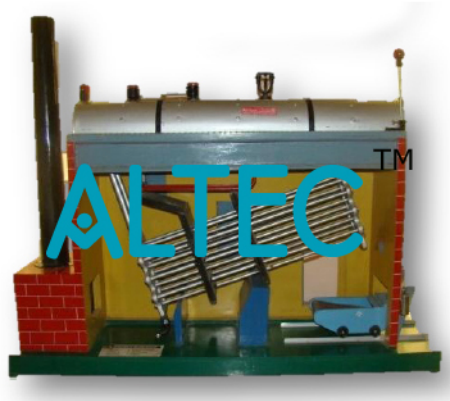

Product Name :
Babcock And Wilcox Boiler

Product Code :
ALABS-A119-013

Description :

Babcock And Wilcox Boiler It is a water tube boiler. The shell is 15 cm in diameter and 75 cm in length and is fitted with a super heater and with inclined water tubes over the furnace connected with headers. The model is fitted with stop valve, safety valve, water gauge, steam gauge. Manhole, mudhole, regulating draught door, damper with counter weight and chimney. Seating and brick work are shown in % cod work. The model is: approximately one meter in length 28 cm. In breadth and 77 cm. High