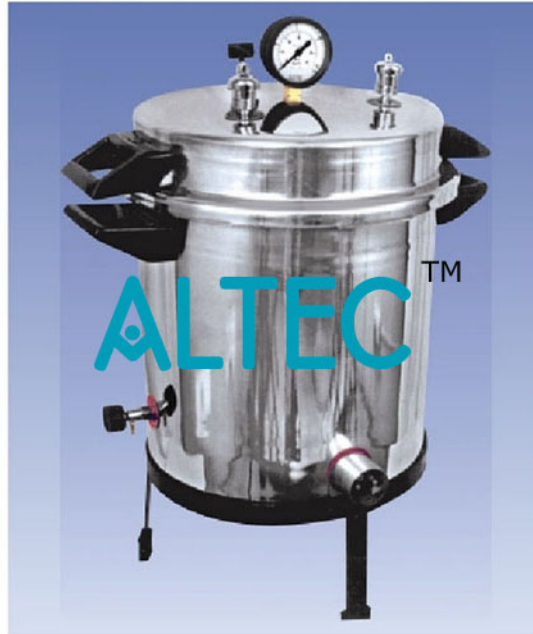

**Product Name :**  
Portable Autoclave

**Product Code :**  
ALABS-A115-183

**Description :**

**Portable Autoclave**

Electrically heated, complete with stand single walled with aluminium/stainless steel chamber .

Height x Dia

a) 300mm x 300mm

b) 300mm x 375mm