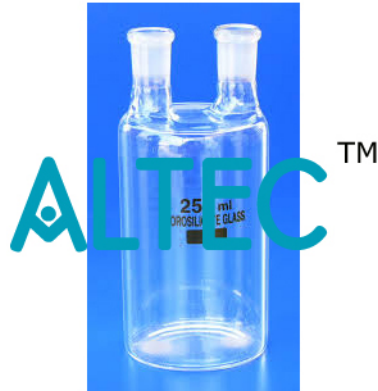

Product Name :

Woulf Bottle

Product Code :

ALABS-A61-001

Description :

Woulf Bottle

Made of soda glass, with 2 necks.