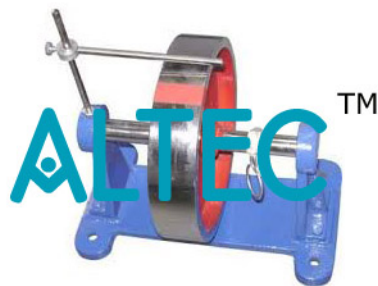

Product Name :

Fly Wheel

Product Code :

ALABS-A85-062

**Description :****Fly Wheel**

Cast iron, approx. 200 mm diam. 35 mm thick at rim, mounted on balanced horizontal shaft in metal bracket drilled for wall mounting. Complete with index rod & thread with hook.