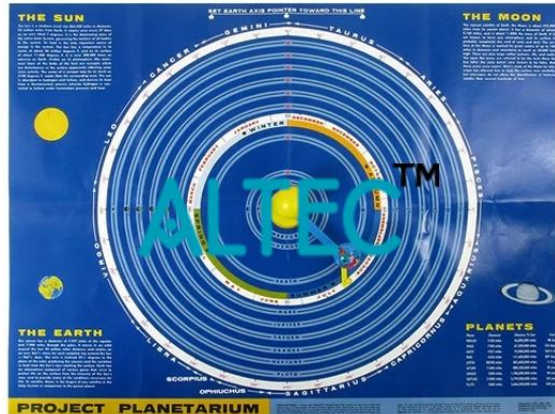

**Product Name :**  
Project Planetarium Set

**Product Code :**  
GEGH0018

**Description :**

Project Planetarium Set

**Technical Specification :**

For individual or small group use, our set lets students plot eclipses, moon phases and planet positions.

Bring the mysteries of the solar system into the classroom with a project Planetarium Set.

Includes a study guide, solar system chart and mini Sun-Moon-Earth model.