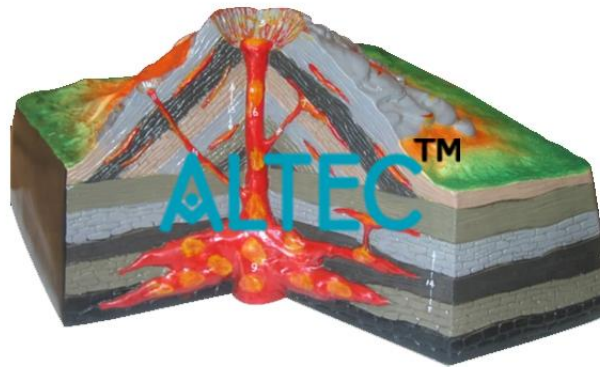

**Product Name :**  
Volcano Model

**Product Code :**  
GEGH0003

**Description :**

Volcano Model

**Technical Specification :**

A truly realistic representation, the hand painted resin model features a vertical section for students to view the path that magma takes on its upward course through the volcano.

It is securely mounted on a sturdy base.